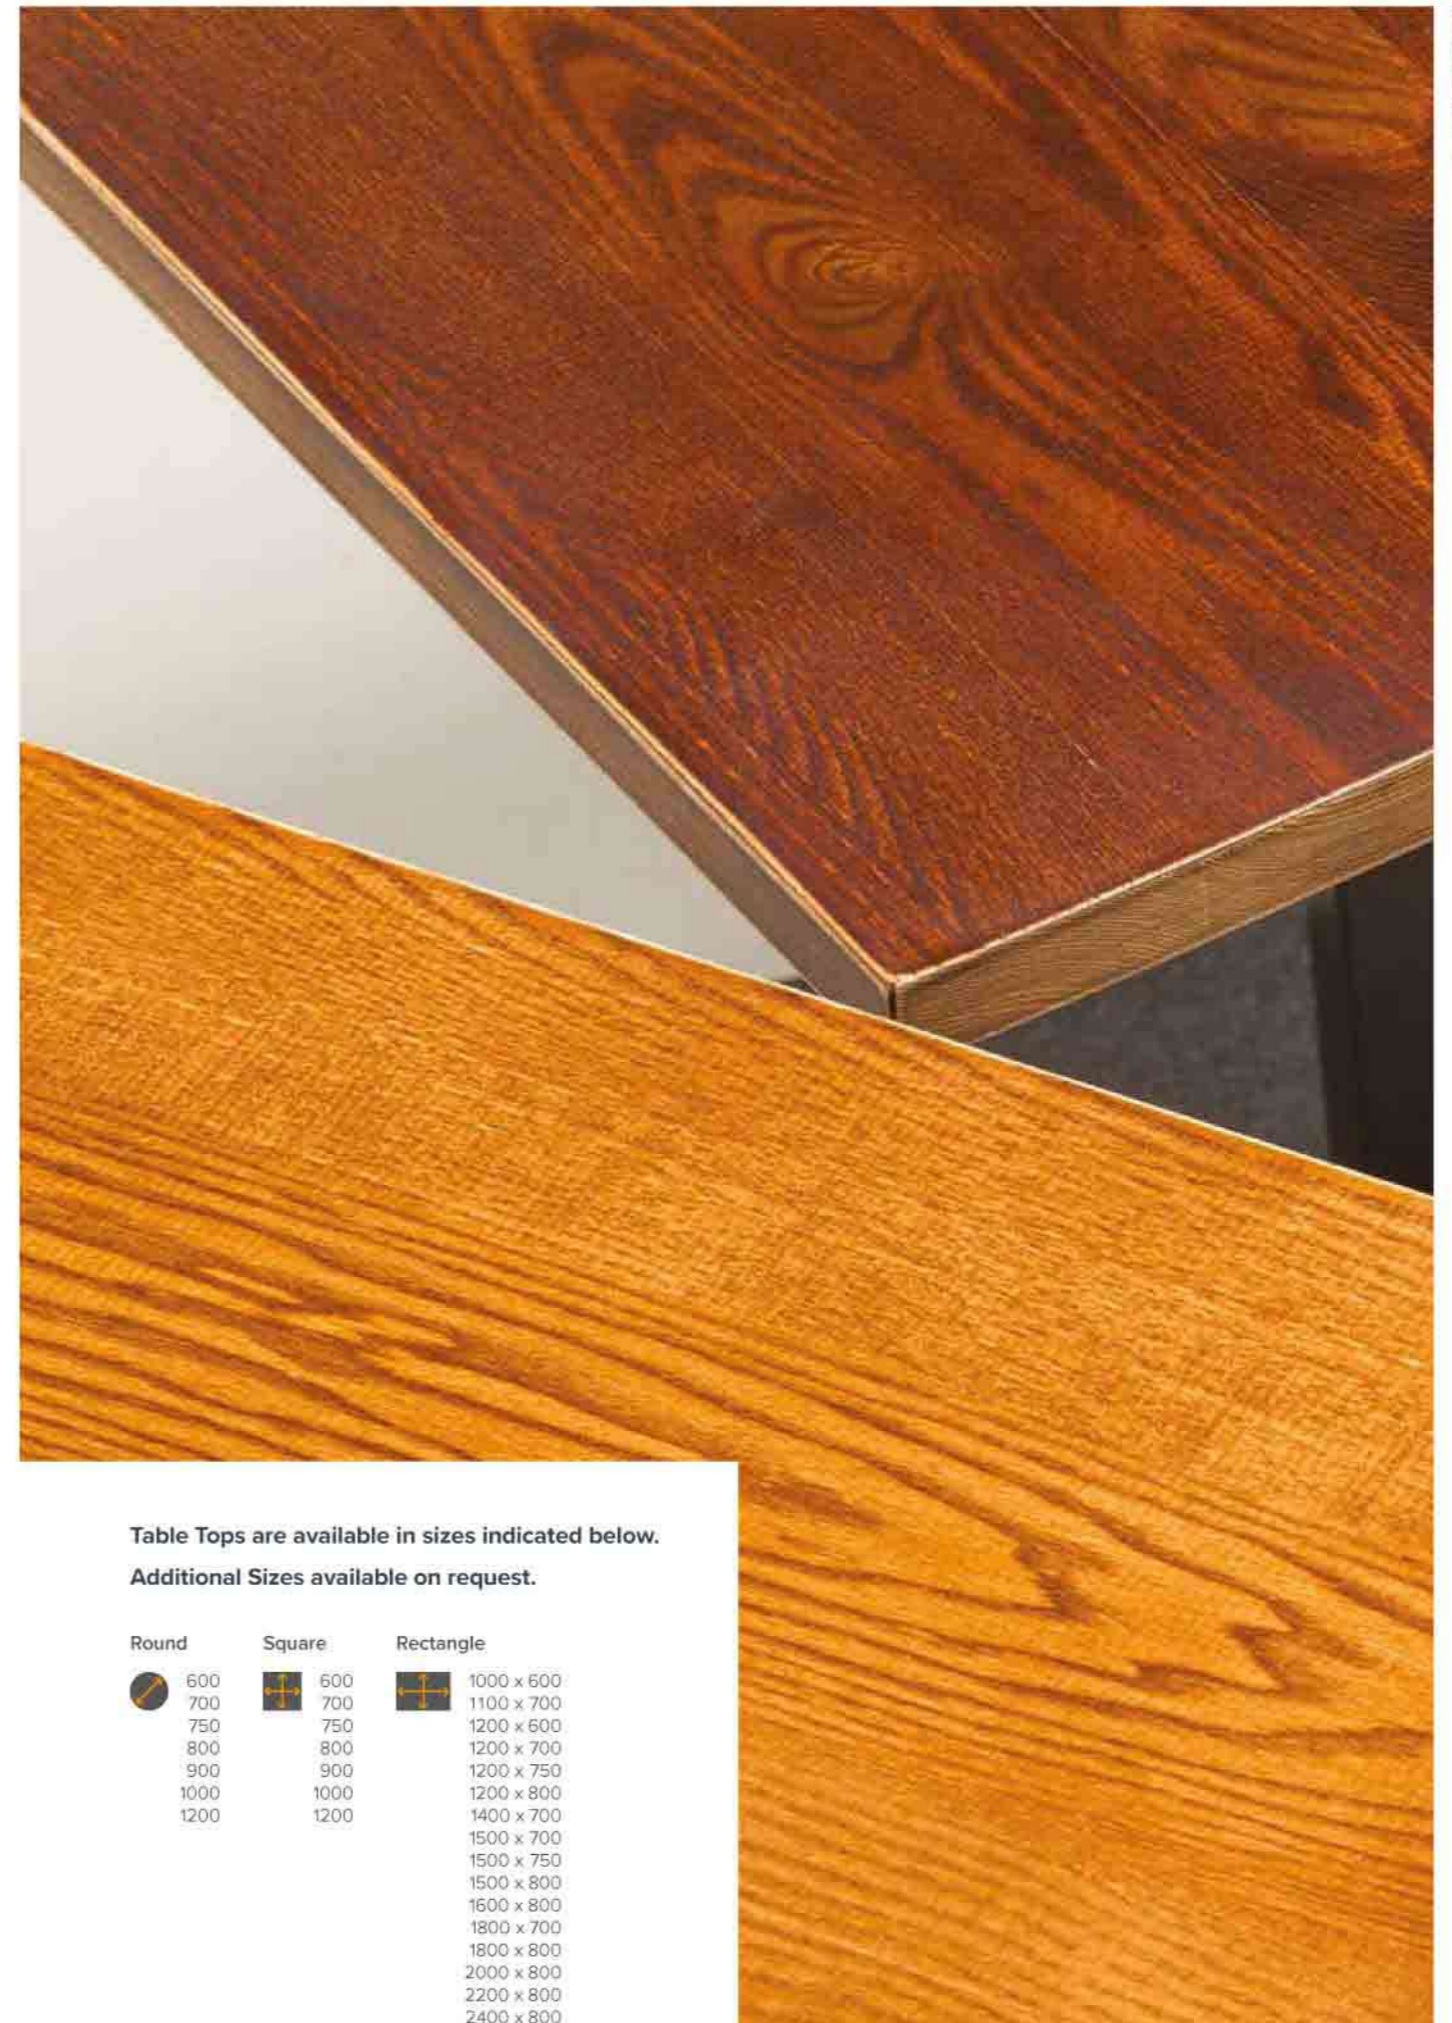

WORN

25mm SOLID ASH WOODEN TABLE TOPS

LIGHT WALNUT

WENGE

WALNUT

Table Tops are available in sizes indicated below.
Additional Sizes available on request.

Round	Square	Rectangle
600	600	1000 x 600
700	700	1100 x 700
750	750	1200 x 600
800	800	1200 x 700
900	900	1200 x 750
1000	1000	1200 x 800
1200	1200	1400 x 700
		1500 x 700
		1500 x 750
		1500 x 800
		1600 x 800
		1800 x 700
		1800 x 800
		2000 x 800
		2200 x 800
		2400 x 800