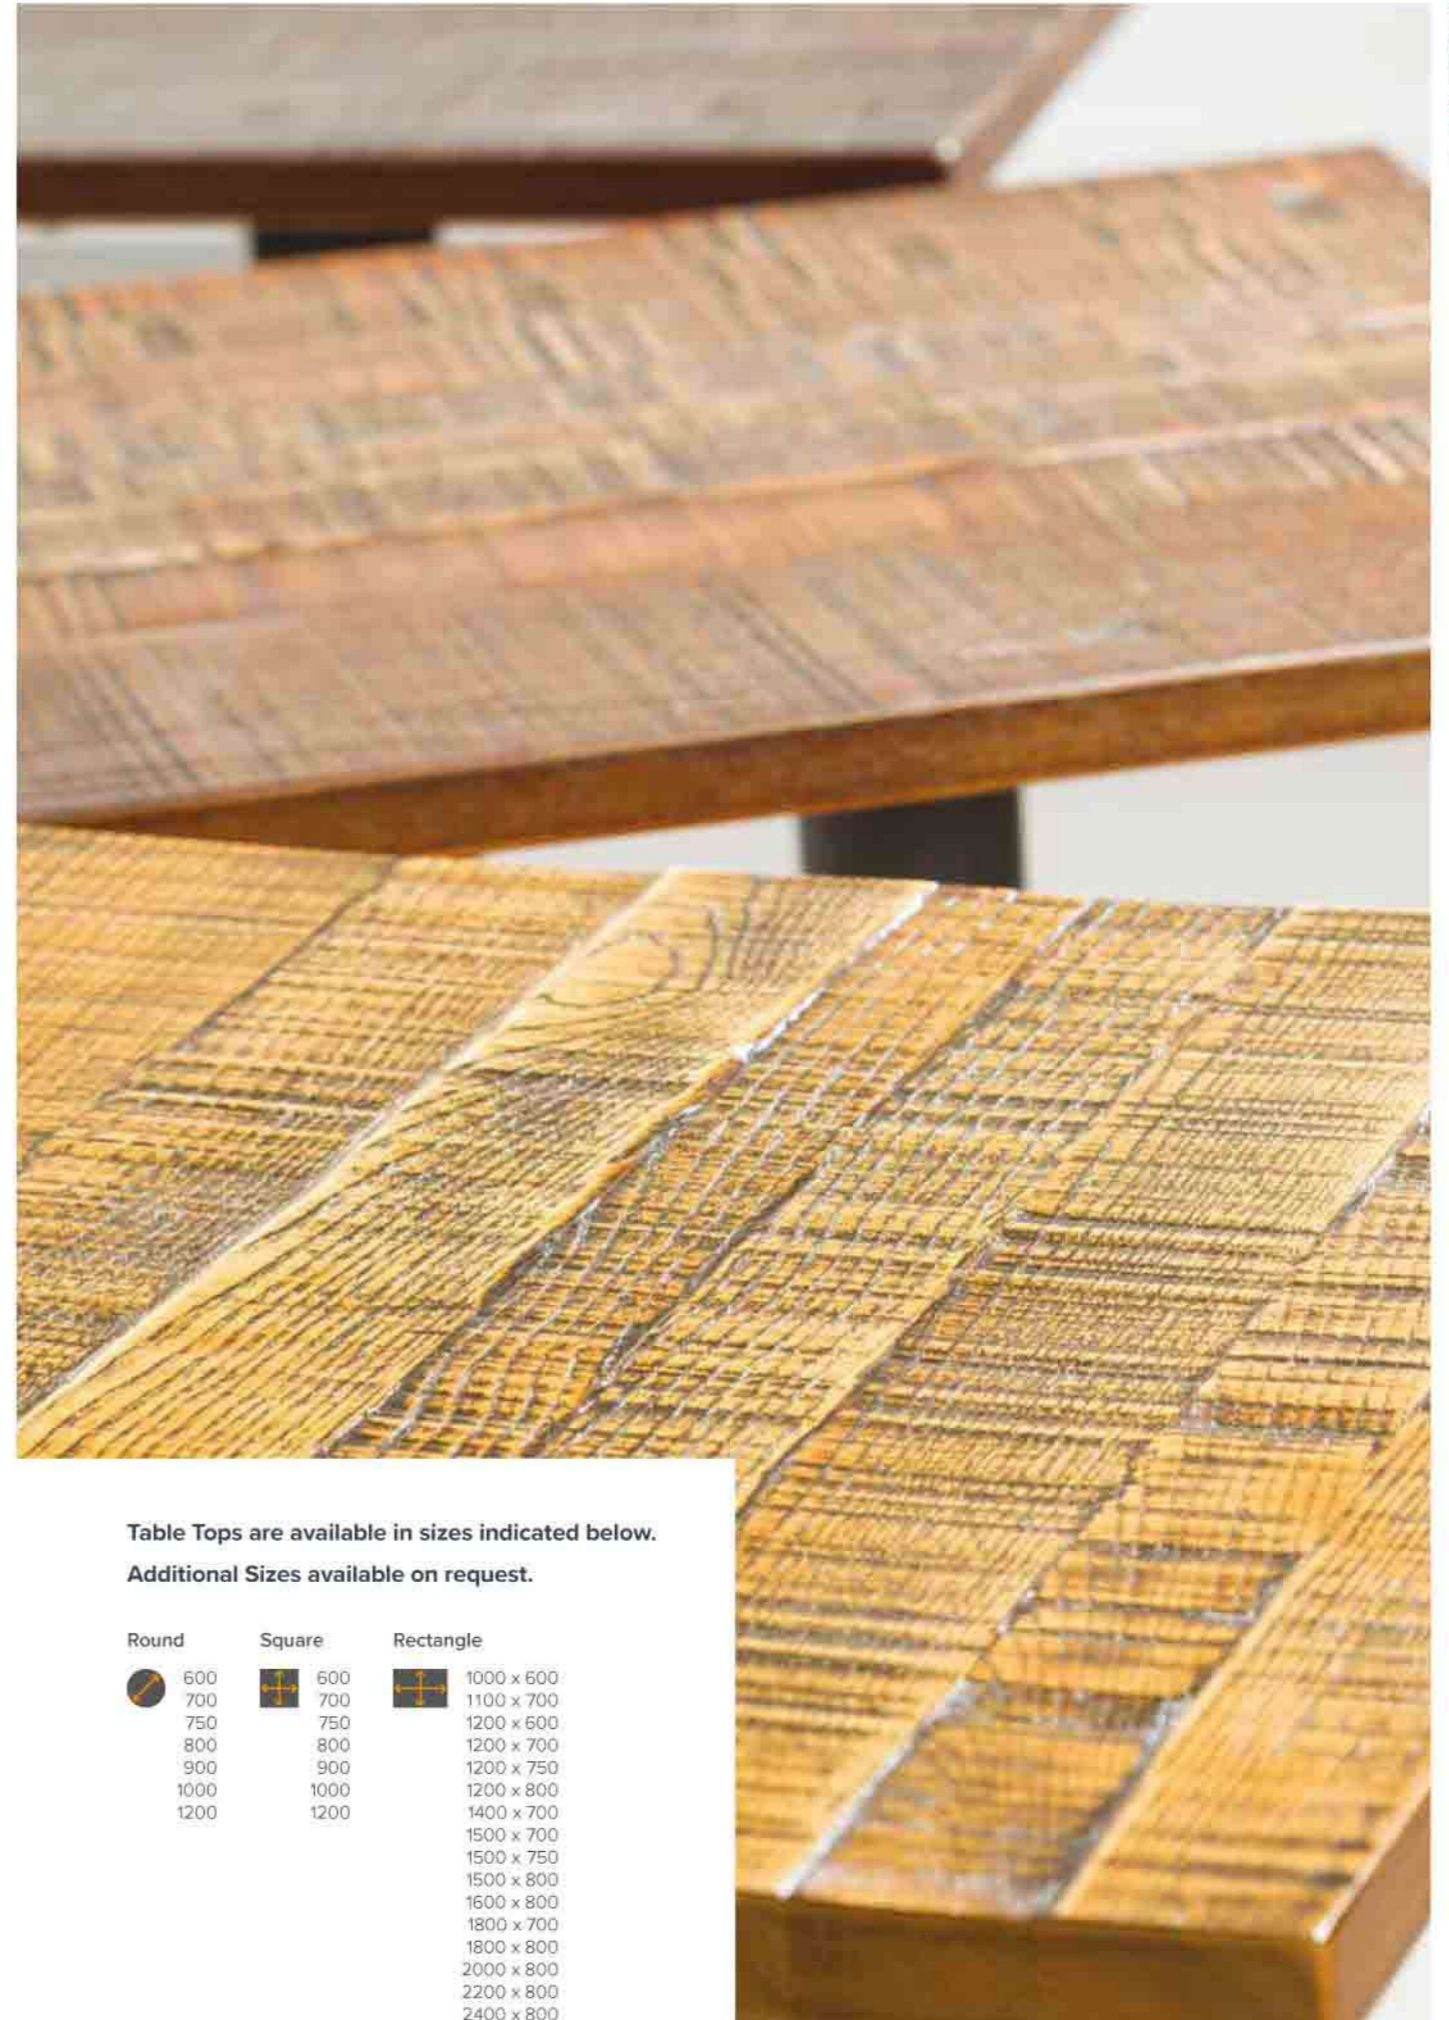

JAGGED

25mm SOLID ASH WOODEN TABLE TOPS

LIGHT OAK

WALNUT

LIGHT WALNUT

WENGE

Table Tops are available in sizes indicated below.
Additional Sizes available on request.

Round	Square	Rectangle
600	600	1000 x 600
700	700	1100 x 700
750	750	1200 x 600
800	800	1200 x 700
900	900	1200 x 750
1000	1000	1200 x 800
1200	1200	1400 x 700
		1500 x 700
		1500 x 750
		1500 x 800
		1600 x 800
		1800 x 700
		1800 x 800
		2000 x 800
		2200 x 800
		2400 x 800

JAGGED PAINT

25mm SOLID ASH WOODEN TABLE TOPS

LIGHT OAK

SAMPLE TABLE TOPS

Can be manufactured upon request.

WALNUT

LIGHT WALNUT

WENGE