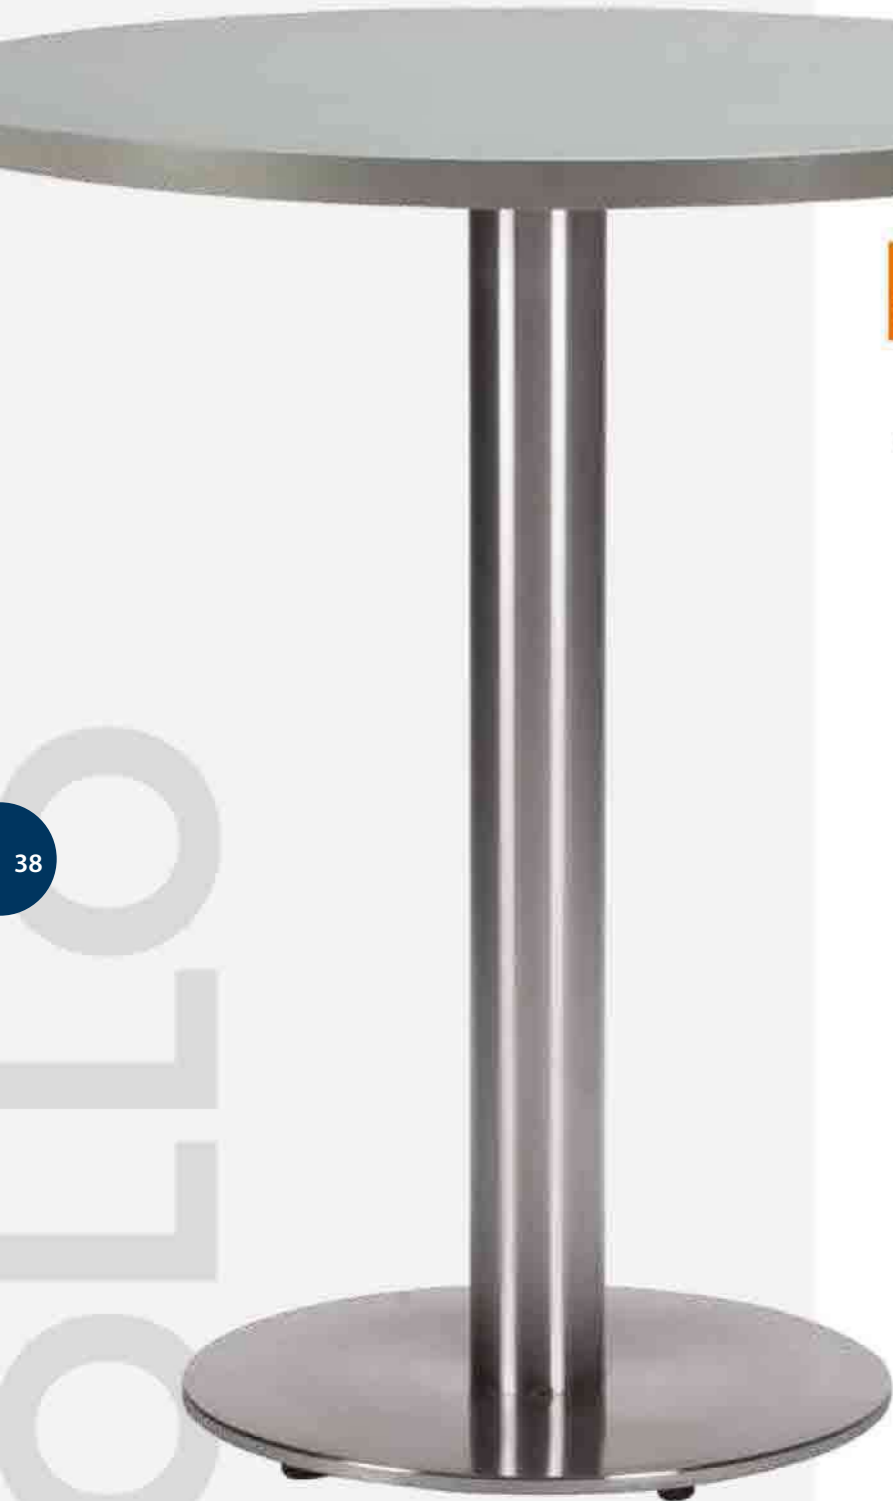

STOCK ITEM

H	W	D	Weight	Quantity
1100	750	400	1400 x 800	25,00 x30 PER PALLET

APOLLO

APOLLO LARGE SQUARE

Dining Height
Stainless Steel

H W D
730 600 600 1200 1000 22.00 x20
PER PALLET

APOLLO LARGE ROUND

Dining Height
Stainless Steel