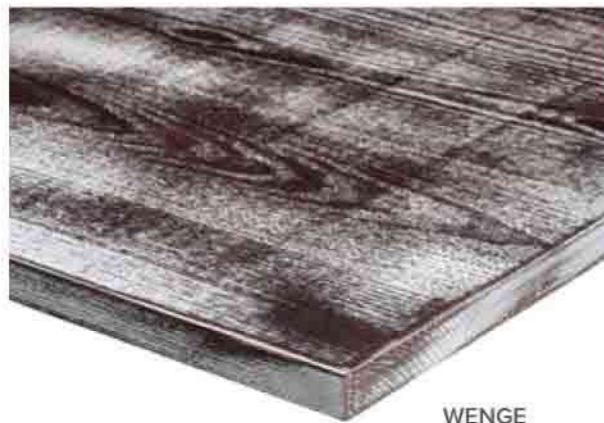

DISTRESSED

25mm SOLID ASH WOODEN TABLE TOPS

LIGHT OAK
JET BLACK
RAL 9005

WALNUT
LIGHT BLUE
RAL 5012

WALNUT
TRAFFIC RED
RAL 3020

WENGE
PURE WHITE
RAL 9010

WALNUT
LIGHT GREEN
RAL 6027

WALNUT
SIGNAL YELLOW
RAL 1003