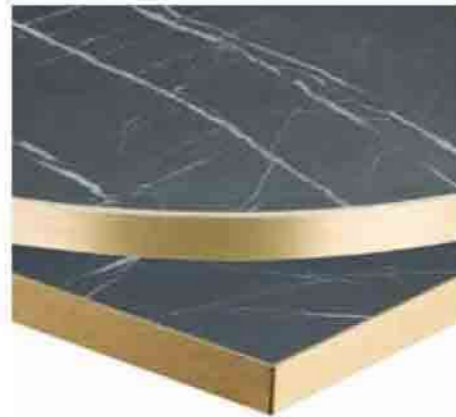

ALTO FB IRON GREY/ TITAN BASE/
SHOREWOOD H3090 MATCHING ABS EDGE

Bundle Name	Table Type Size	Table Base Model	Chair Quantity
Alto FB Bundle	600mm Round	Titan Small Round Table Base (DH-Black)	Alto FB X 2
Alto FB Bundle	700mm Round	Titan Small Round Table Base (DH-Black)	Alto FB X 2
Alto FB Bundle	800mm Round	Titan Small Round Table Base (DH-Black)	Alto FB X 2
Alto FB Bundle	1200mm Round	Titan Large Round Table Base (DH-Black)	Alto FB X 6
Alto FB Bundle	600mm x 600mm	Titan Small Square Table Base (DH-Black)	Alto FB X 2
Alto FB Bundle	700mm x 700mm	Titan Small Square Table Base (DH-Black)	Alto FB X 2
Alto FB Bundle	800mm x 800mm	Titan Small Square Table Base (DH-Black)	Alto FB X 2
Alto FB Bundle	1200mm x 700mm	Titan Single Rectangular Table Base (DH-Black)	Alto FB X 4
Nico Bundle	600mm Round	Titan Small Round Table Base (DH-Black)	Nico X 2
Nico Bundle	700mm Round	Titan Small Round Table Base (DH-Black)	Nico X 2
Nico Bundle	800mm Round	Titan Small Round Table Base (DH-Black)	Nico X 2
Nico Bundle	1200mm Round	Titan Large Round Table Base (DH-Black)	Nico X 6
Nico Bundle	600mm x 600mm	Titan Small Square Table Base (DH-Black)	Nico X 2
Nico Bundle	700mm x 700mm	Titan Small Square Table Base (DH-Black)	Nico X 2
Nico Bundle	800mm x 800mm	Titan Small Square Table Base (DH-Black)	Nico X 2
Nico Bundle	1200mm x 700mm	Titan Single Rectangular Table Base (DH-Black)	Nico X 4

STOCK LAMINATE TABLE TOPS

25MM THICK ABS PROTECTIVE EDGE

F204 ST9
WHITE CARRARA MARBLE
GOLD ABS EDGE

F206 ST9
BLACK PIETRA GRIGIA
SILVER ABS EDGE

F206 ST9
BLACK PIETRA GRIGIA
GOLD ABS EDGE

F121 ST87
ANTHRACITE METAL ROCK
MATCHING ABS EDGE

600mm Round
700mm Round
800mm Round
1200mm Round
600mm x 600mm
700mm x 700mm
800mm x 800mm
1200mm x 700mm

STOCK LAMINATE TABLE TOPS

25MM THICK ABS PROTECTIVE EDGE

H3090 ST22
SHOREWOOD
MATCHING ABS EDGE

H3368 ST9
NATURAL LANCASTER OAK
MATCHING ABS EDGE