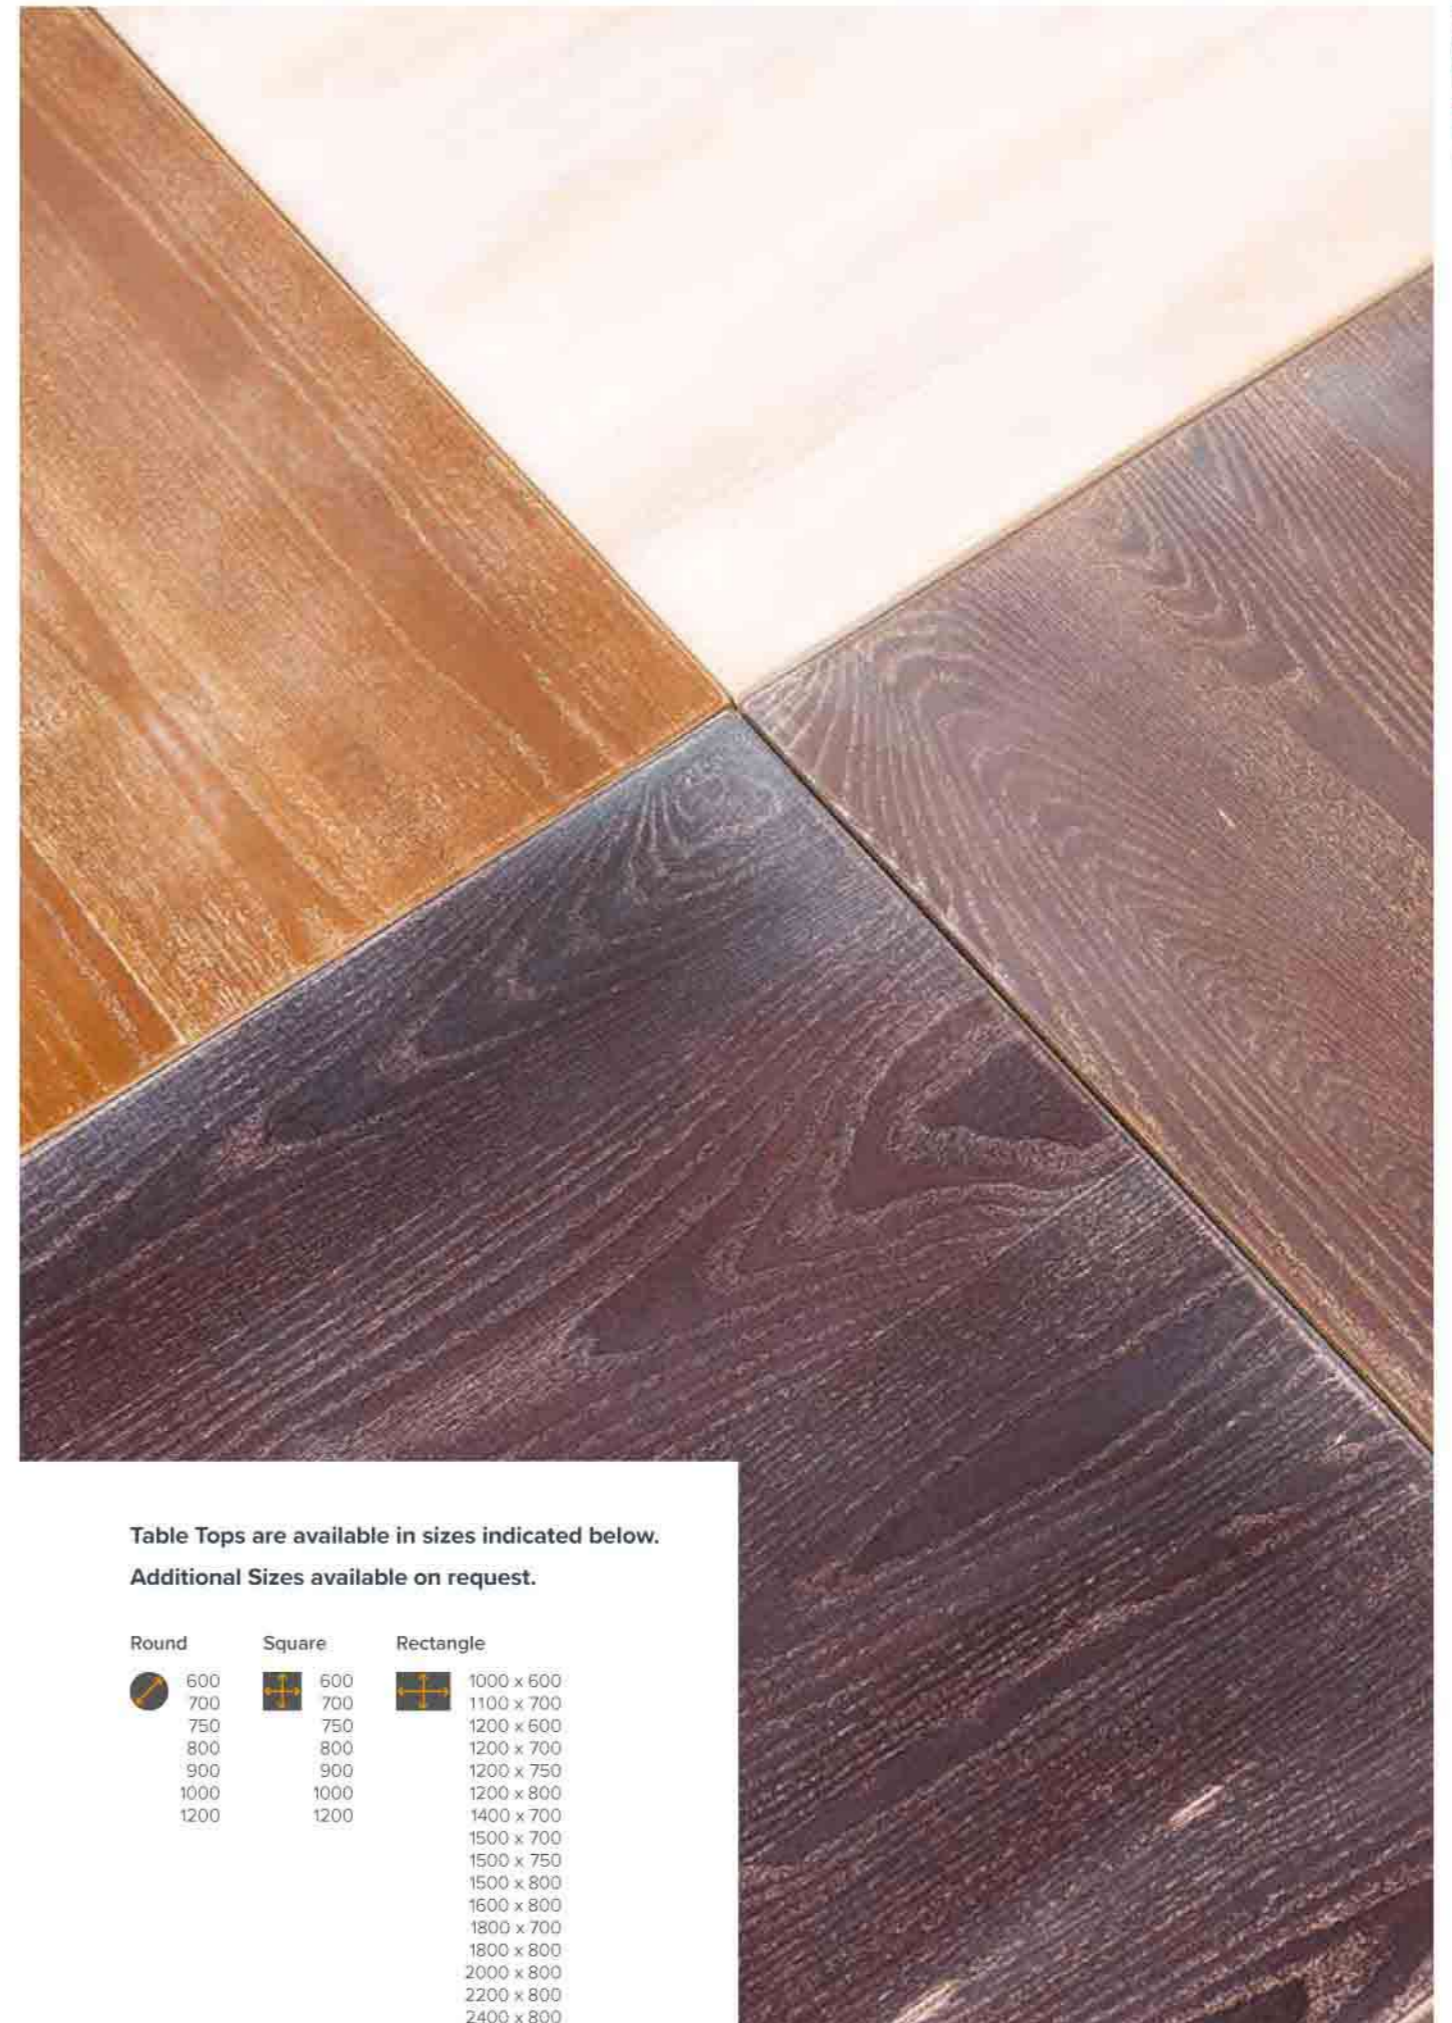

LIME WASH

25mm SOLID ASH WOODEN TABLE TOPS

LIGHT WALNUT

WENGE

WALNUT

LIGHT OAK

SAMPLE TABLE TOPS

Can be manufactured upon request.