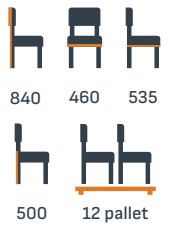

RANA

SIDE CHAIR

FINISHED TO ORDER

VENETO FAUX LEATHER

MOQ 10 COM 0.35m