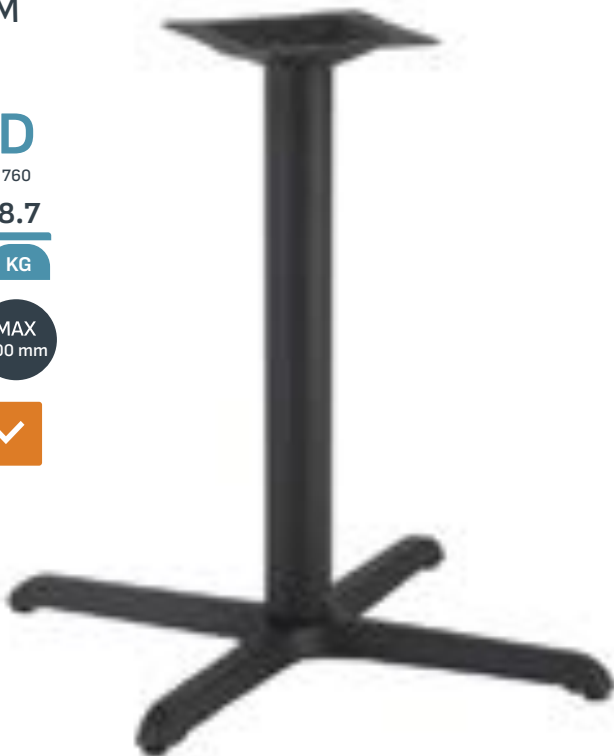

STOCK ✓

ATLAS

RANGE

LARGE

Coffee

HWD **II**
430 835 835 40 per pallet

MAX 1200 mm
MAX 1200 mm
10.8
KG

STOCK ✓