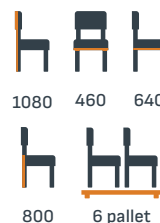

HIGHCHAIR

FINISHED TO ORDER

VENETO FAUX LEATHER

MOQ 10 COM 1.1