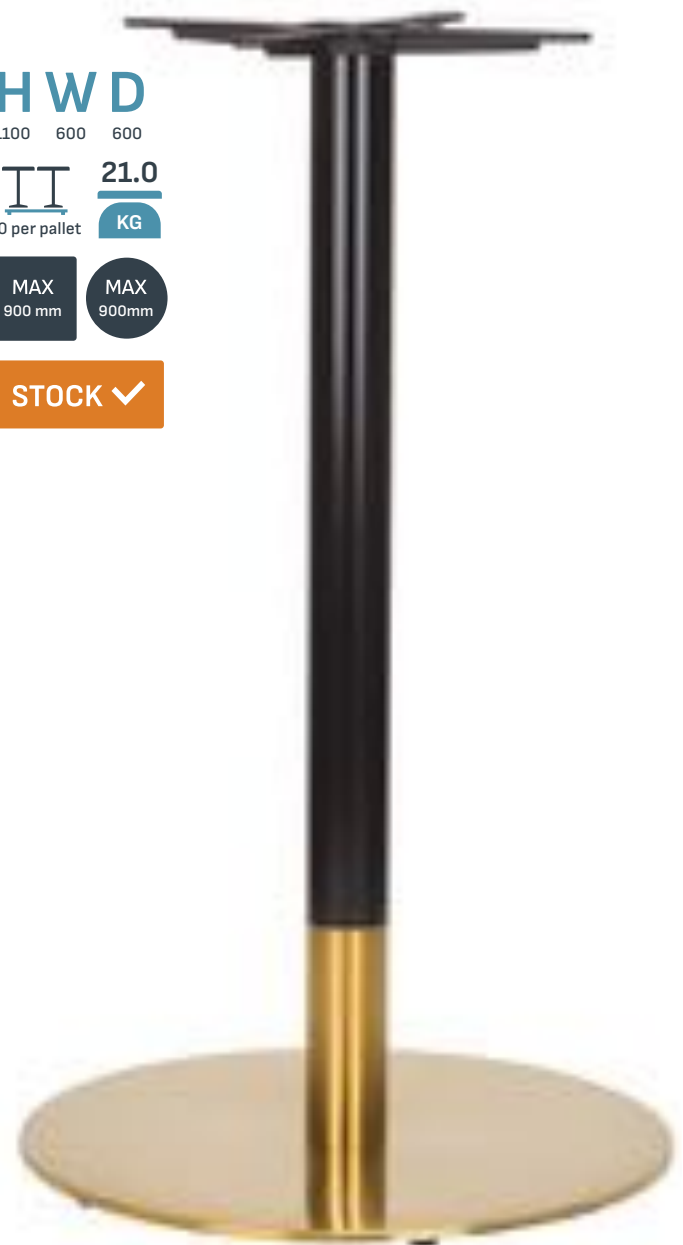

Poseur

HWD

1100 600 600

21.0
KG
20 per pallet

MAX
900 mm

MAX
900mm

STOCK ✓

LARGE ROUND