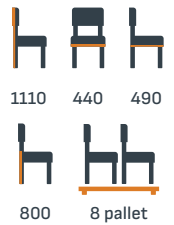

VENETO
FAUX LEATHER

MOQ 10
COM 0.3m

HIGHCHAIR

FINISHED
TO ORDER

VENETO
FAUX LEATHER

MOQ 10
COM 0.3m

ARMCHAIR

FINISHED
TO ORDER