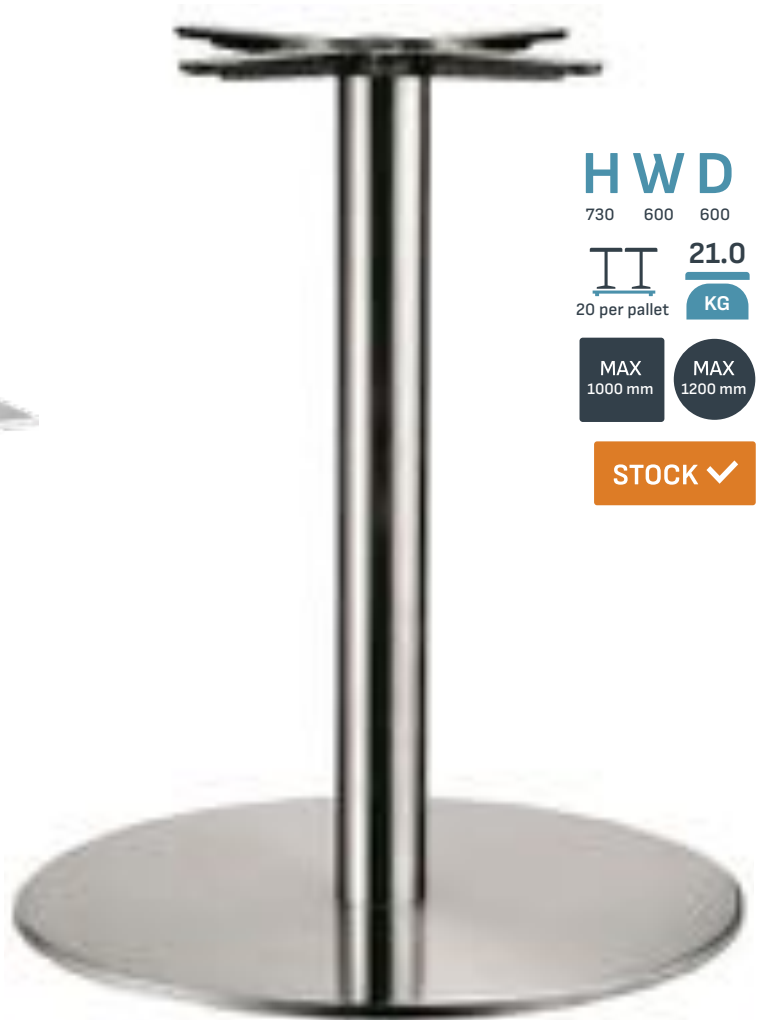

1000 mm

MAX

1200 mm

STOCK ✓

SINGLE RECTANGULAR

Dining

HWD

730 600 400