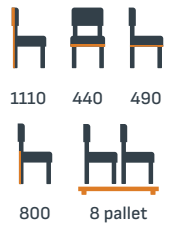

SIDE CHAIR

FINISHED
TO ORDER

VENETO
FAUX LEATHER

MOQ 10 COM 0.3m

HIGHCHAIR

FINISHED
TO ORDER

VENETO
FAUX LEATHER

MOQ 10 COM 0.3m