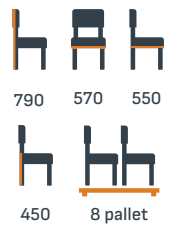

MOQ 10 COM 1.3

ARMCHAIR (BUTTONS)

FINISHED
TO ORDER

VENETO
FAUX LEATHER

MOQ 10 COM 1.7

ARMCHAIR

FINISHED
TO ORDER

VENETO
FAUX LEATHER