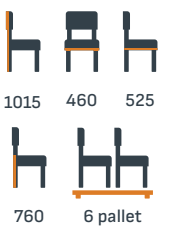

VENETO FAUX LEATHER

MOQ 10 COM 0.35m

HIGHCHAIR

FINISHED TO ORDER

VENETO FAUX LEATHER

MOQ 10 COM 0.35m

ALASIA

RANGE