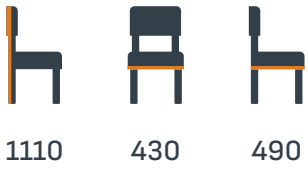

Veneto Black Faux Leather - Walnut

Veneto Ivory Faux Leather - Walnut

VITO

HIGHCHAIR

STOCK ✓

Solid Seat - Walnut

Veneto Wine Faux Leather - Walnut

Veneto Iron Grey Faux Leather - Walnut