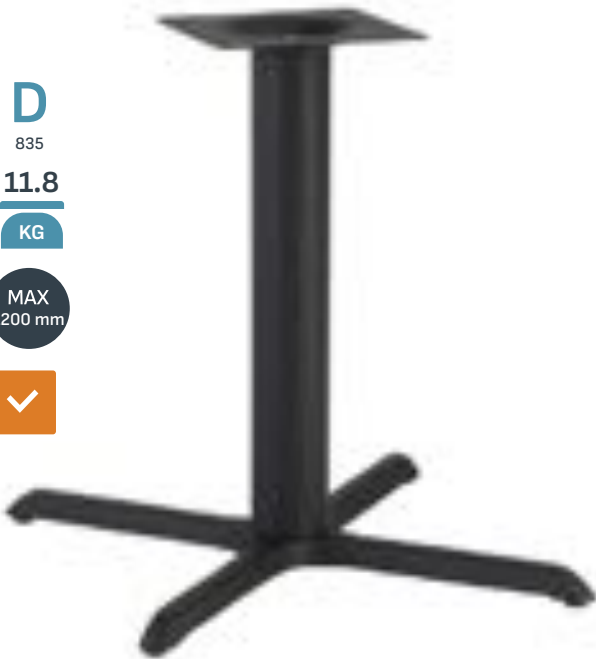

LARGE

Dining

HWD
710 835 835

II
40 per pallet
11.8
KG

MAX 1200 mm
MAX 1200 mm

STOCK ✓

LARGE

Poseur