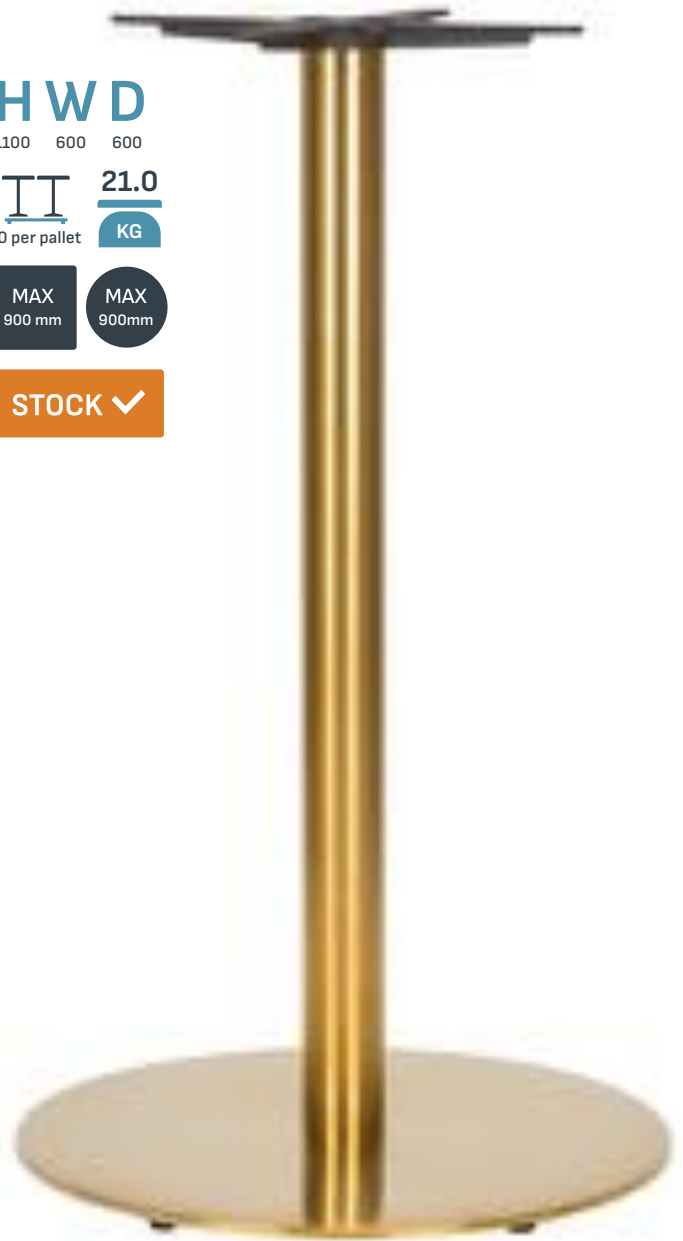

LARGE ROUND

Poseur

HWD

1100 600 600

21.0
KG
20 per pallet

MAX
900 mm

MAX
900mm

STOCK ✓