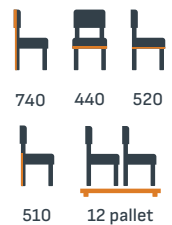

FINISHED TO ORDER

VENETO FAUX LEATHER

MOQ 10 COM 1.5m

MINI SIDE CHAIR (BUTTONS)

FINISHED TO ORDER

VENETO FAUX LEATHER

MOQ 10 COM 1.5m

HIGHCHAIR (BUTTONS)