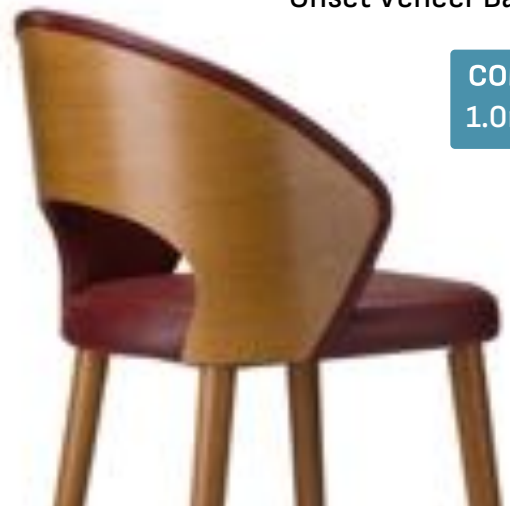

Onset Veneer Back

COM
1.0m